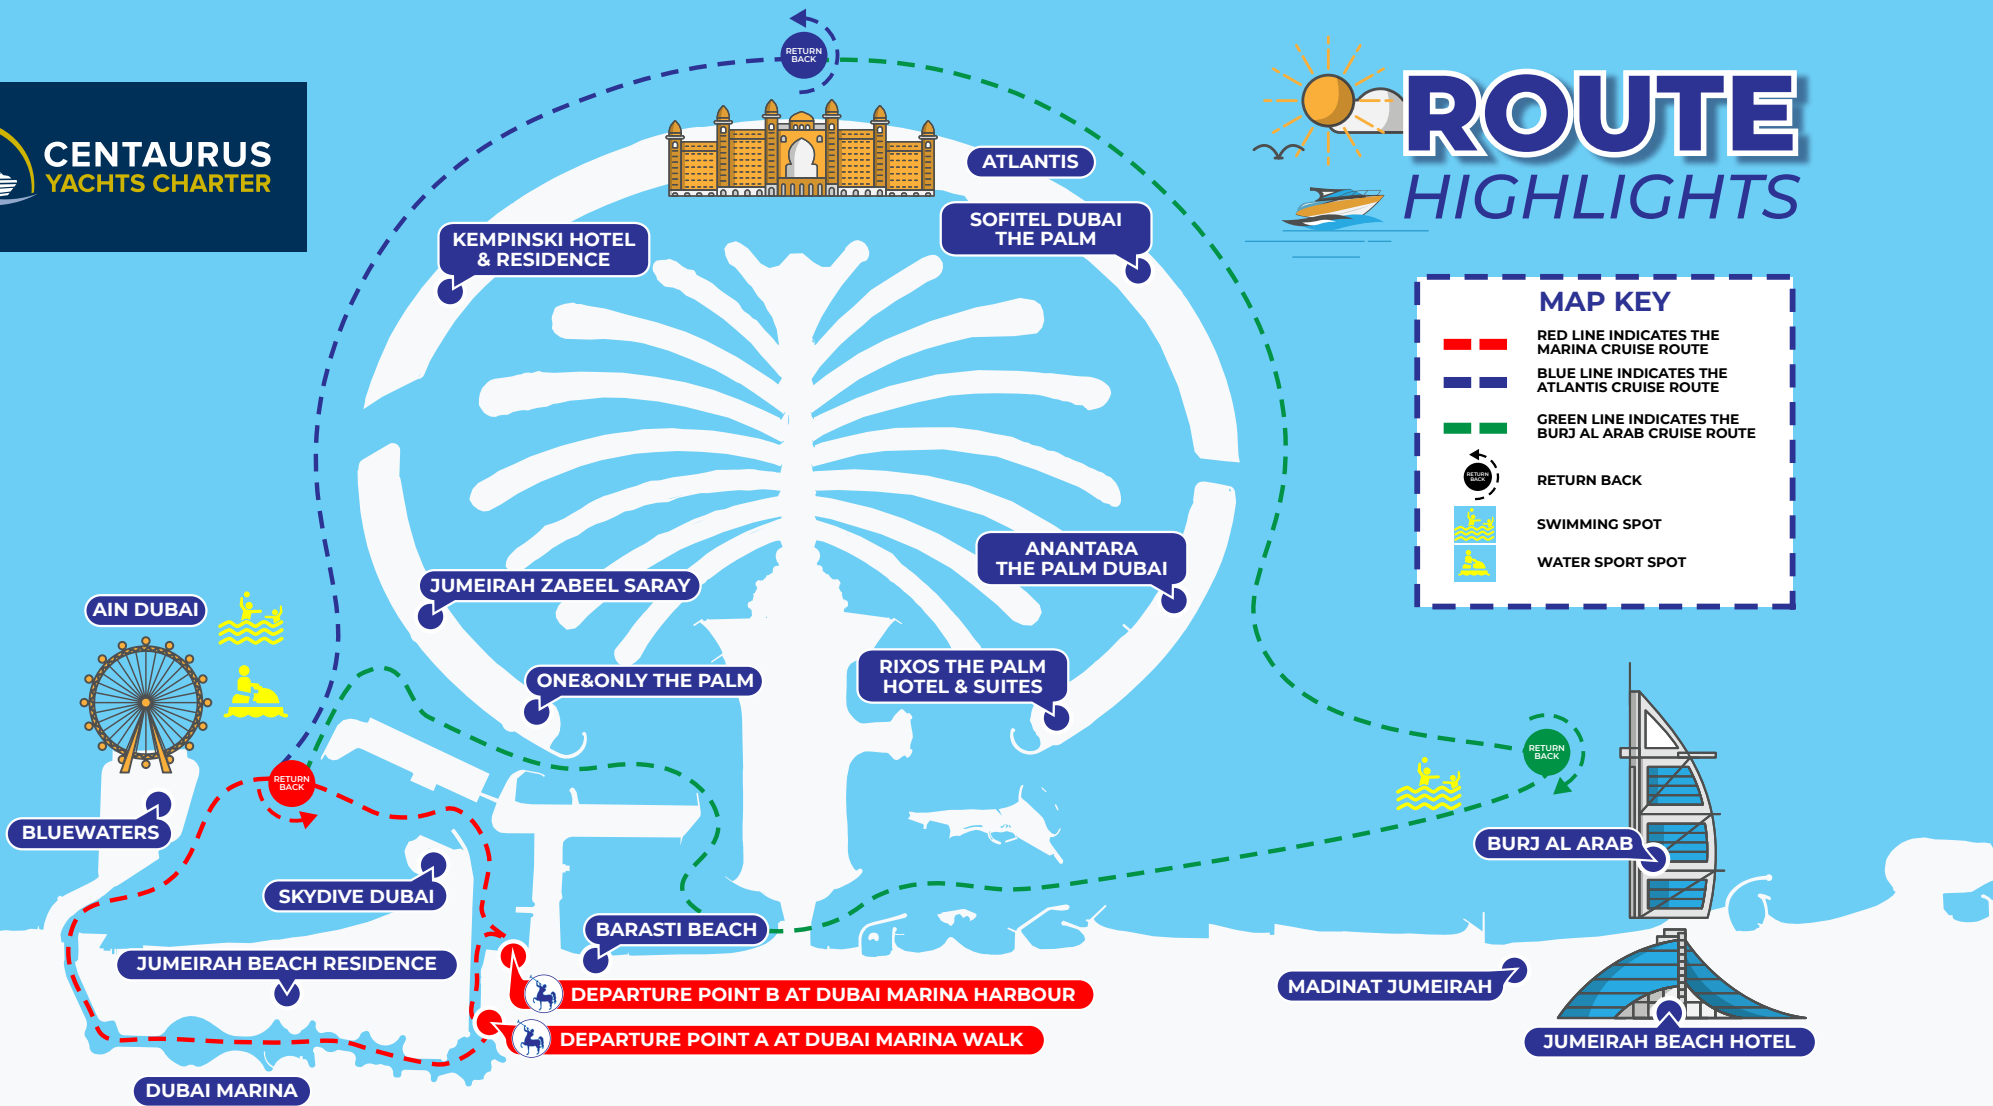

CENTAURUS
YACHTS CHARTER

ROUTE HIGHLIGHTS

MAP KEY

- RED LINE INDICATES THE MARINA CRUISE ROUTE
- BLUE LINE INDICATES THE ATLANTIS CRUISE ROUTE
- GREEN LINE INDICATES THE BURJ AL ARAB CRUISE ROUTE
- RETURN BACK
- SWIMMING SPOT
- WATER SPORT SPOT

MARINA CRUISE 1 HOUR YACHT TRIP (60 MINS)
<ul style="list-style-type: none"> • Dubai Marina • Bluewaters Island • Ain Dubai • JBR

ATLANTIS CRUISE 2 HOURS YACHT TRIP (120 MINS)
<ul style="list-style-type: none"> • Dubai Marina • Bluewaters Island • Ain Dubai • JBR • Palm Jumeirah • Atlantis

BURJ AL ARAB CRUISE 3 HOURS YACHT TRIP (180 MINS)
<ul style="list-style-type: none"> • Dubai Marina • Bluewaters Island • Ain Dubai • JBR • Palm Jumeirah • Atlantis • Burj Al Arab